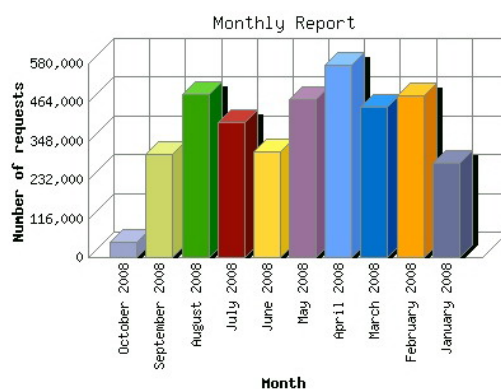

Jeep Expeditions, Inc.

Web Stats as of 10/06/08

Web Site Report For jeepexpeditions.org

Monthly Report

The Monthly Report identifies activity for each month in the report time frame.

Note: Depending on the report time frame, the first and last months may not represent a complete month's worth of data, resulting in lower hits.

	Month	Number of requests
1.	January 2008	282,122
2.	February 2008	486,300
3.	March 2008	452,114
4.	April 2008	576,156
5.	May 2008	472,057
6.	June 2008	317,637
7.	July 2008	403,682
8.	August 2008	487,005
9.	September 2008	308,235
10.	October 2008	45,923

Most active month May 2008 : **576,156 requests handled.**

Monthly average: **383,123 requests handled.**

This report was generated on October 6, 2008 09:18.
Report time frame January 14, 2008 00:52 to October 6, 2008 00:00.